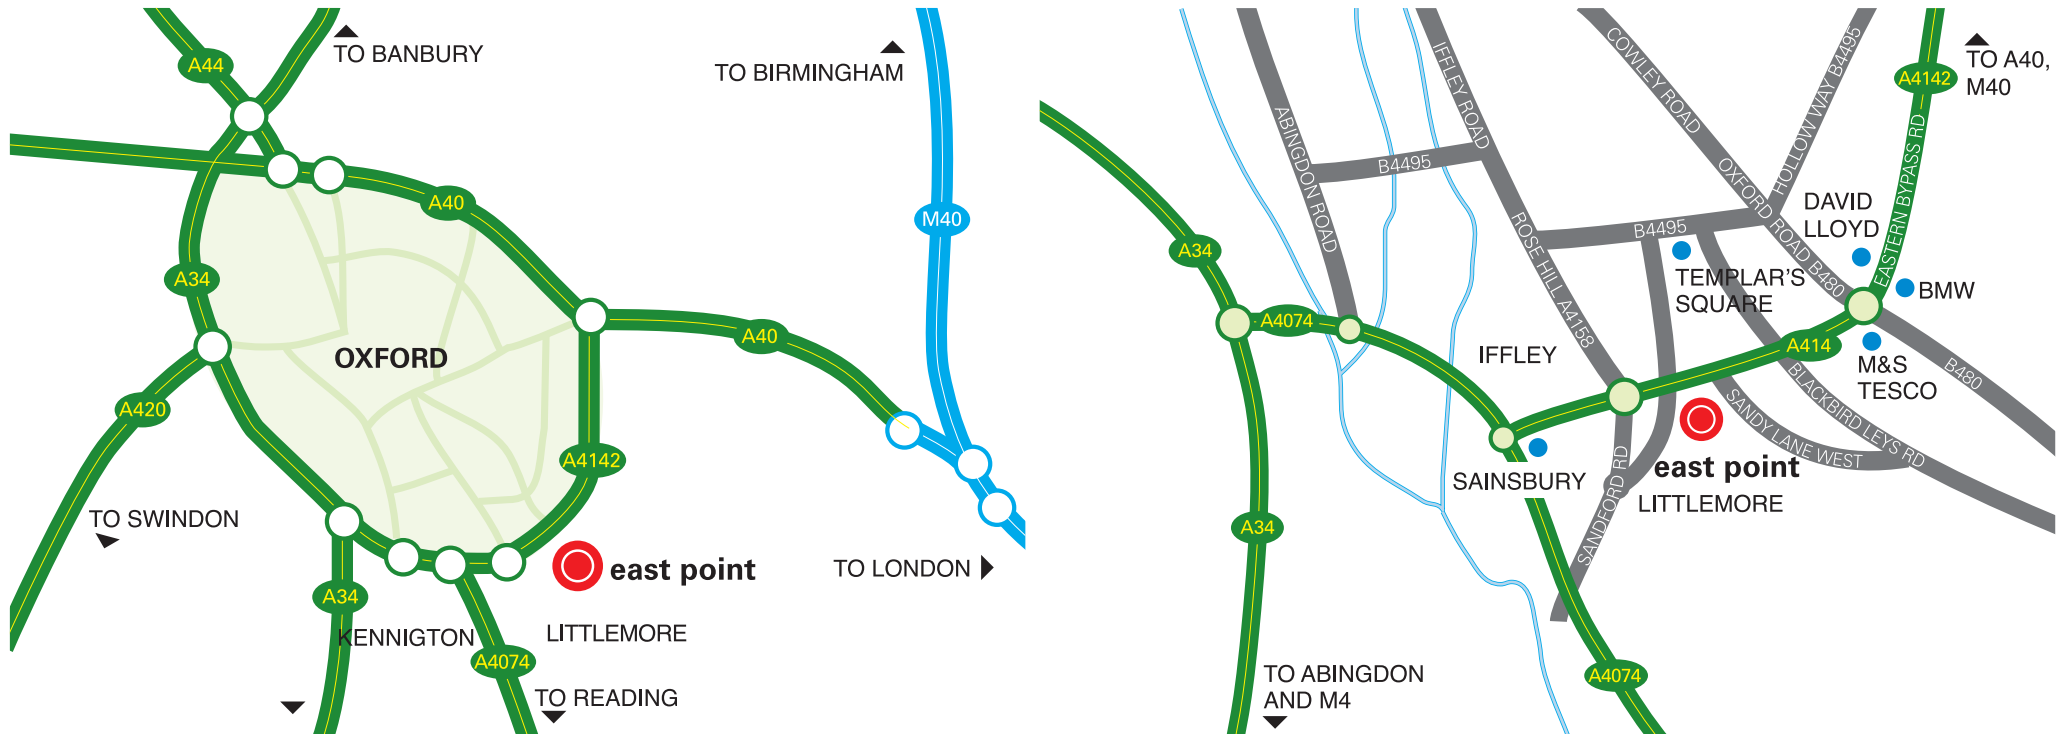

eastpoint

Business Park, Oxford

A development by
FRONTIER
 01908 238888

Travel times (approximate details)

Oxford City Centre	8 miles (12 mins)
Birmingham	70 miles (1 hour 23 mins)
London	61 miles (1 hour 30 mins)
Gloucester	53 miles (1 hour 17 mins)
Luton	53 miles (1 hour 17 mins)

Location

East Point Business Park is situated to the south east of Oxford city centre, just off the A4142, providing excellent access to the A40 and A43.

Nearby bus routes include the Oxford Bus Company (number 5 service) and Stagecoach services (numbers 1, 12 and 12A services).