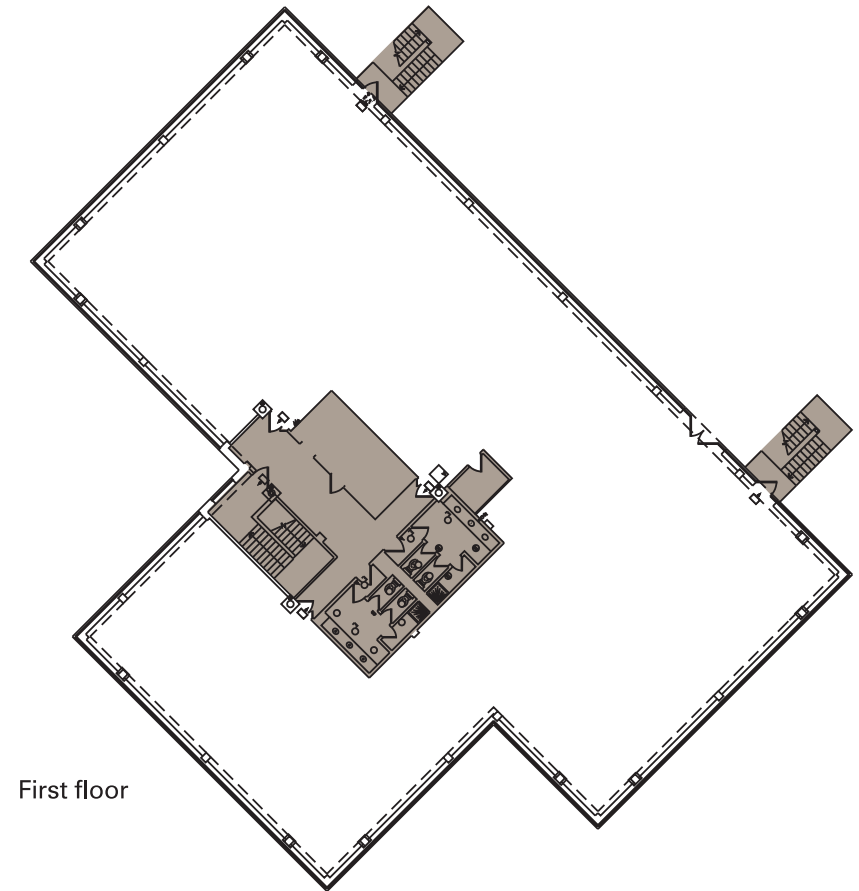

eastpoint

Business Park, Oxford

A development by
FRONTIER
01908 238888

Beaumont House

Floor	sq ft	sq m
Ground	7,103	660
First	7,016	651
TOTAL	14,119	1,311