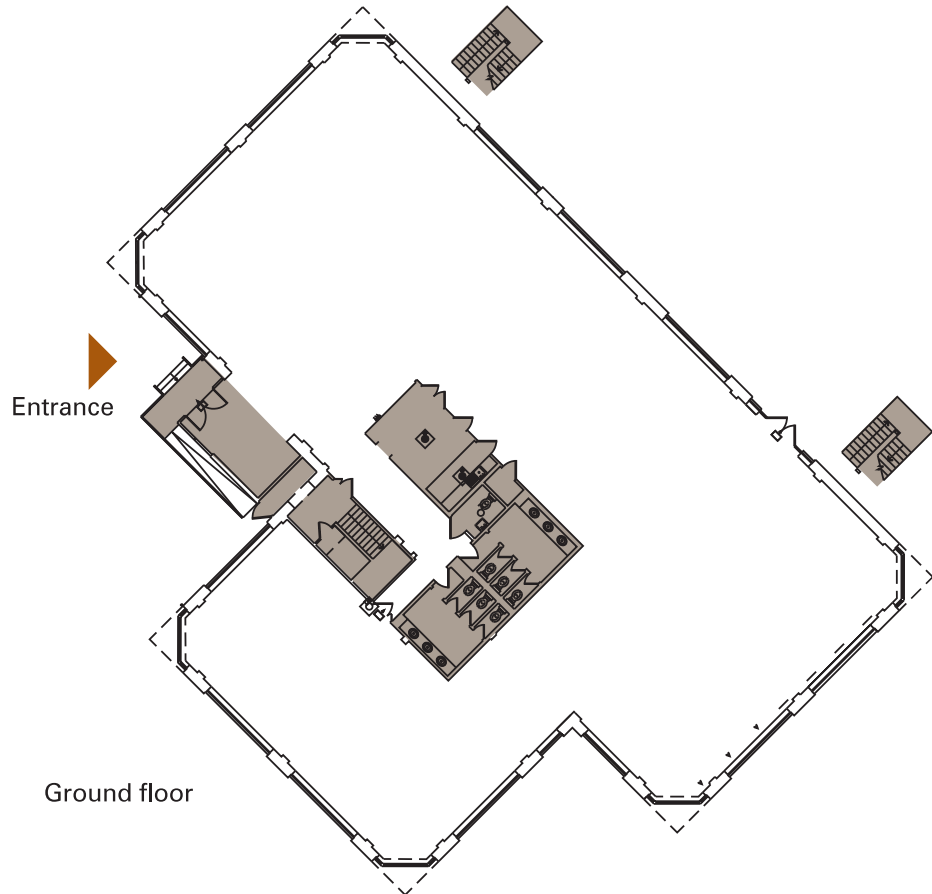

eastpoint

Business Park, Oxford

A development by
FRONTIER
01908 238888

Beaumont House

Floor	sq ft	sq m
Ground	7,103	660
First	7,016	651
TOTAL	14,119	1,311